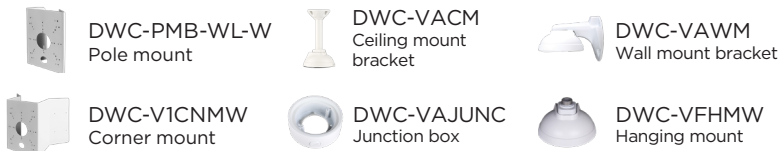

Accessories (Optional)

Specifications

IMAGE	
Image sensor	2.1MP/1080p 1/2.8" CMOS
Total pixels	1945 (H) X 1109 (V)
Minimum scene illumination	0.043 lux (color) 0.0 lux (B/W)
LENS	
Focal length	2.7-13.5mm, F1.8
Lens type	Vari-focal p-iris lens with motorized-zoom and auto-focus
HFOV / VFOV	93.6° - 34.1° / 51.8° - 19.2°
IR distance	100ft range
Optical zoom / digital zoom	x5 optical zoom
OPERATIONAL	
Intelligent Video Analytics	Intrusion, line crossing, counting line, loitering, enter, exit, tamper, object removed, tailgating, direction, stopped, appear, disappear, object left, logical rules.* NOTE: object removed, tailgating, direction, stopped, appear, disappear, object left, and logical rules are available via IVA+ plugin update. For existing cameras, contact your DW sales representative for a complimentary update.
Shutter speed	1/15 - 1/32000
Slow shutter	1/2, 1/3, 1/5, 1/6, 1/7, 5, 1/10
Auto gain control	Auto
Day and Night	Auto, day (color), night (B/W)
3D digital noise reduction	Smart DNR™ 3D-DNR
Wide Dynamic Range (WDR)	True WDR, 120dB
Privacy zone	16 programmable privacy masks
Backlight compensation (BLC)	Yes
Mirror and flip	Yes
Alarm notifications	Notifications via e-mail and FTP server recording
NETWORK	
LAN	RJ45 (10/100Base-T)
Video compression type	H.265, H.264, MJPEG
Resolution	H.265, H.264: 2.1MP/1080p, 720p, VGA, D1, CIF MJPEG: 1280x720, 800x600, VGA, 768x432, D1, CIF
Frame rate	Up to 30fps at all resolutions
Video bitrate	100Kbps - 10Mbps, multi-rate for preview and recording
Bitrate control	Multi streaming CBR/VBR at H.264, H.265 (controllable frame rate and bandwidth)
Streaming capability	Dual-stream at different rates and resolutions
IP	IPv4, IPv6
Protocol	TCP/IP, UDP, AutoIP, RTP (UDP/TCP), RTSP, NTP, HTTP, HTTPS, SSL, DNS, DDNS, DHCP, FTP, SMTP, ICMP, SNMPv1/v2/v3 (MIB-2), ONVIF
Security	HTTPS (TLS), IP filtering, 802.1x, digest authentication (ID/PW)
ONVIF conformance	Yes
Web viewer	OS: Windows®, Mac® OS, Linux® Browser: IE®, Google Chrome®, Mozilla Firefox®, Safari® NOTE: Chrome browser is recommended for IVA configuration
Video management software	DW Spectrum®
ENVIRONMENTAL	
Operating temperature	-4°F - 122°F (-20°C - 50°C)
Operating humidity	10-90% (non-condensing)
IP and IK rating	IP67-rated, IK10 impact-resistant
Other certifications	UL listed, CE, FCC, RoHS
ELECTRICAL	
Power requirement	DC 12V, PoE IEEE 802.3af Class 3 (Adapter not included)
Power consumption	DC12V: max 6.4W, PoE: max 7.6W
MECHANICAL	
Material	Aluminum vandal ball turret housing
Dimensions	4.92" x 4.8" (125 x 122 mm)
Weight	1.87lbs (0.85kg)
Warranty	5 years warranty