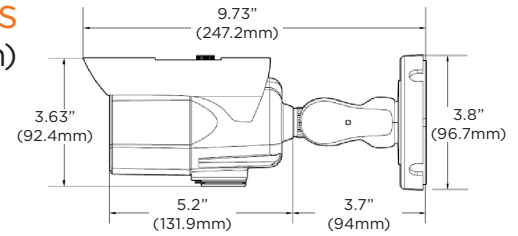

Dimensions

Unit: Inch (mm)

Summary

This NDA-compliant MEGApix® IP camera provides 5MP resolution at real-time 30fps and includes a 2.7-13.5mm vari-focal auto-focus lens with motorized zoom. The camera is powered by Star-Light Plus™ color in near-total darkness technology for quality video in any lighting conditions, all in an IP66-rated weather resistant bullet housing.

Features

- 5MP sensor at real-time 30fps
- Star-Light Plus™ color in near-total darkness technology
- Vari-focal p-iris lens with motorized zoom and autofocus for complete remote lens control and focused image any time
- True Wide Dynamic Range (WDR) for clear images in challenging light
- Simultaneous streaming and multiple codec options for smart bandwidth management
- Cold Start -40°F (-40°C), allowing the camera to power up in extremely cold environments
- 140' Smart IR™ with intelligent camera sync for clear B/W images with no need for external light
- Smart DNR™ 3D digital noise reduction reduces noise and ghosting for motion in low-light environments.
- Privacy zones cover sensitive areas in the camera's field of view.
- Two-way audio for direct communication between the monitoring station and the camera's location
- Local SD card slot for local recording in case of network loss
- Alarm sensor input and relay output for access control integration
- Web server built-in for easy camera management from any browser
- PoE and DC12V for single cable simplified installation
- NDA compliant for federal and government projects
- IP67-rated camera housing built to last
- 5 year warranty

Accessories (optional)

Specifications