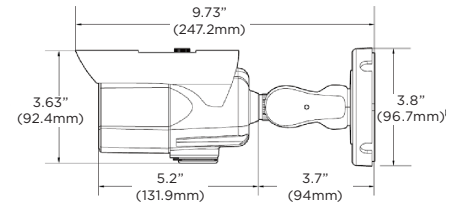

Dimensions

Unit: Inch (mm)